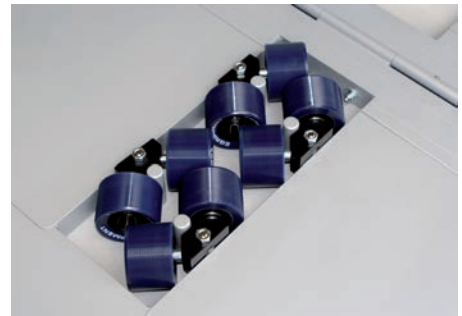

## FOCUS DOLLY LIGHT

Based on the proven concept of the Classic Focus Dolly, the new Focus Dolly Light is a complete, lightweight, ultra-portable dolly for track use. It fits together in less than three minutes, and the design incorporates dual features. When closed down, the dolly becomes a portable flight case, the push/pull handle functioning as the transport handle. The dolly track wheels or hard rubber wheels simply pop-in to the sockets of the dolly. The track wheels, which operate on both straight and curved track, are stored inside the dolly case for transportation. Its track wheels operate smoothly on any standard steel or aluminum track such as the Egripment PackTrack. The Focus Dolly Light is the ultimate when you need to act fast.

## FOCUS DOLLY PACKAGE

A low cost, lightweight, strong, smooth and safe seat support with adjustable column and seat, which offers an extra dimension to Egripment's famous Focus Dolly Light system. The purpose of the Focus Seat Support is that you can easily mount the Seat Support and Adjustable Column on the Focus Dolly Light, it is very lightweight and performs professionally. A simple "click/lock" system assures an easy and safe way to change the height of the seat and the adjustable camera column in just a few seconds.

The Focus Dolly Light is equipped with extra adaptor plates that serve as supports for the Focus Seat Support. These adaptor plates can also be mounted on existing Classic Focus Dollies that are already around in the world.

## FOCUS SEAT SUPPORT

The Focus Seat Support completes the Focus Dolly Light as a multipurpose package and can also be used in combination with other Egripment Platform Dollies.

<b>Specifications</b>	<b>Art.: 150/L Focus Dolly Light</b>	
<b>Platform Size:</b>	70 x 99,5 cm	27.5" x 39.2"
<b>Minimum Height:</b>	13,5 cm	5.3"
<b>Maximum Load:</b>	125 kg	275 Lbs
<b>Weight:</b>	15 kg	33 lbs
<b>Boxed Dimensions (LxWxH):</b>	65,5 x 70 x 7 cm	25.8 x 27.5 x 2.75"